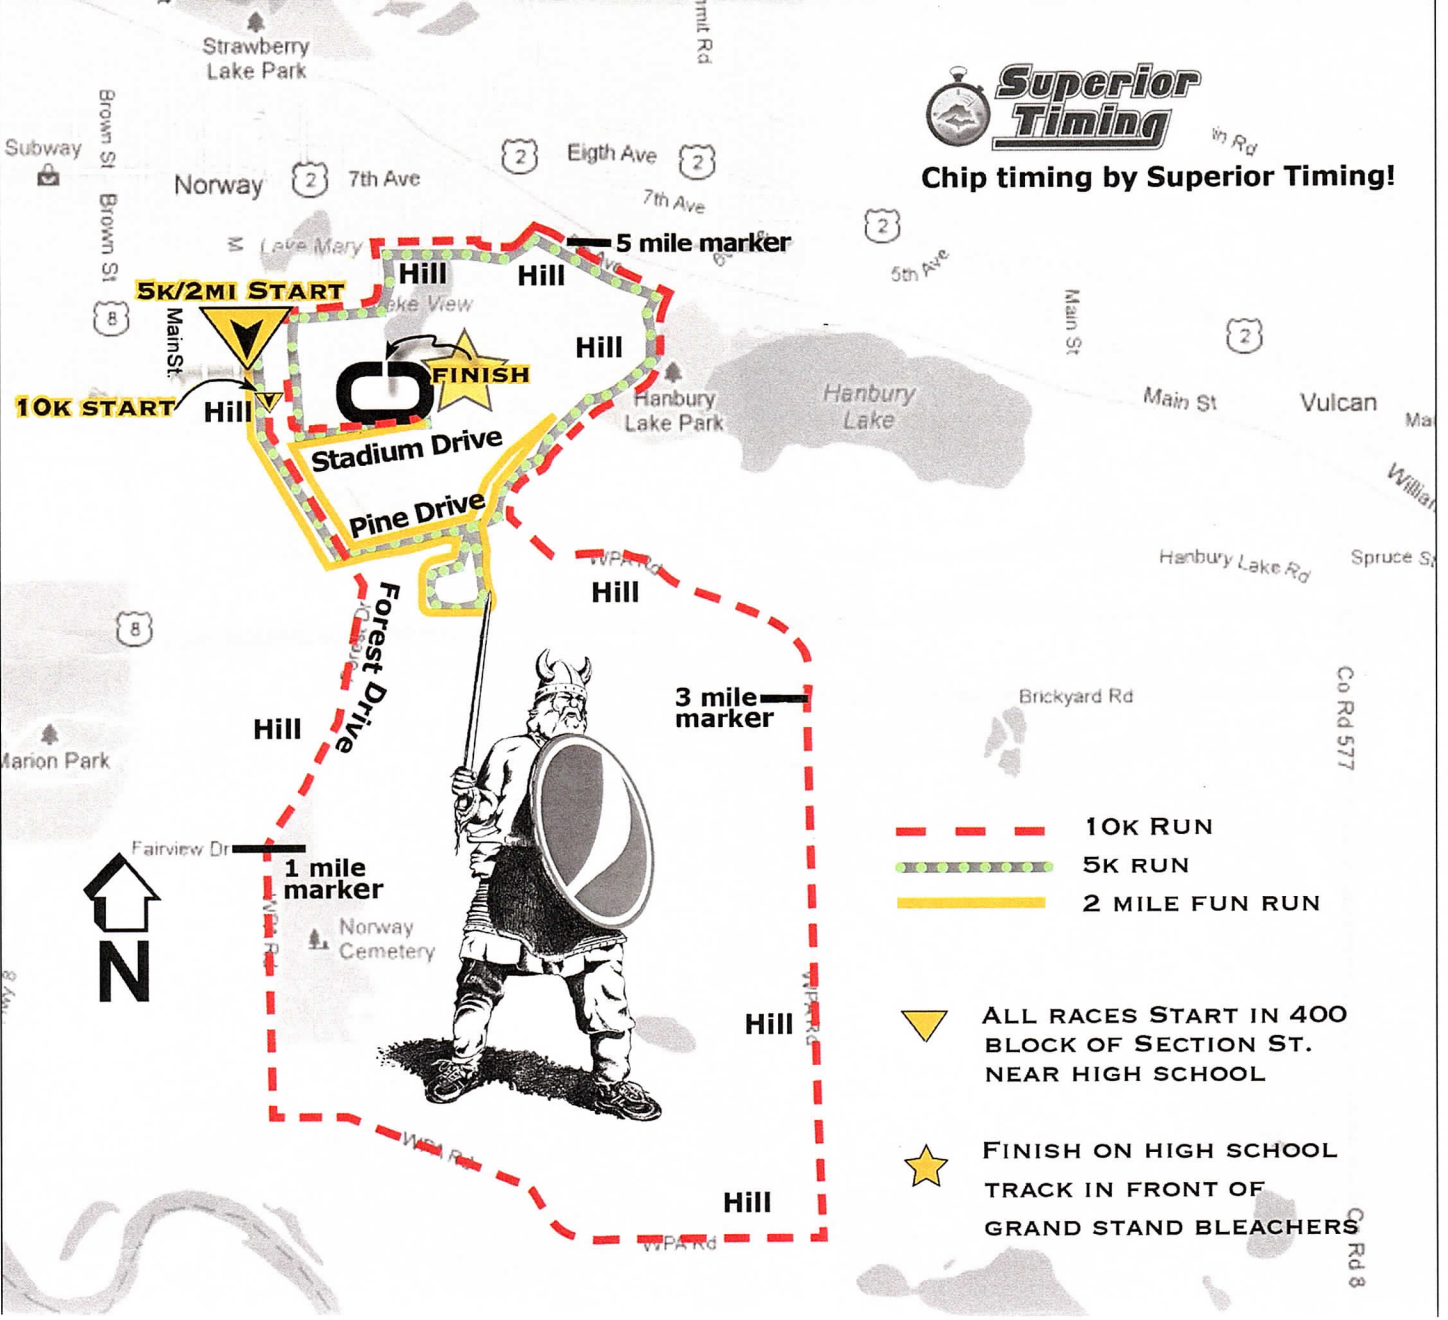

**Chip timing by Superior Timing!**

- — — — — 10K RUN
- • • • • 5K RUN
- 2 MILE FUN RUN

▼ ALL RACES START IN 400 BLOCK OF SECTION ST. NEAR HIGH SCHOOL

★ FINISH ON HIGH SCHOOL TRACK IN FRONT OF GRAND STAND BLEACHERS